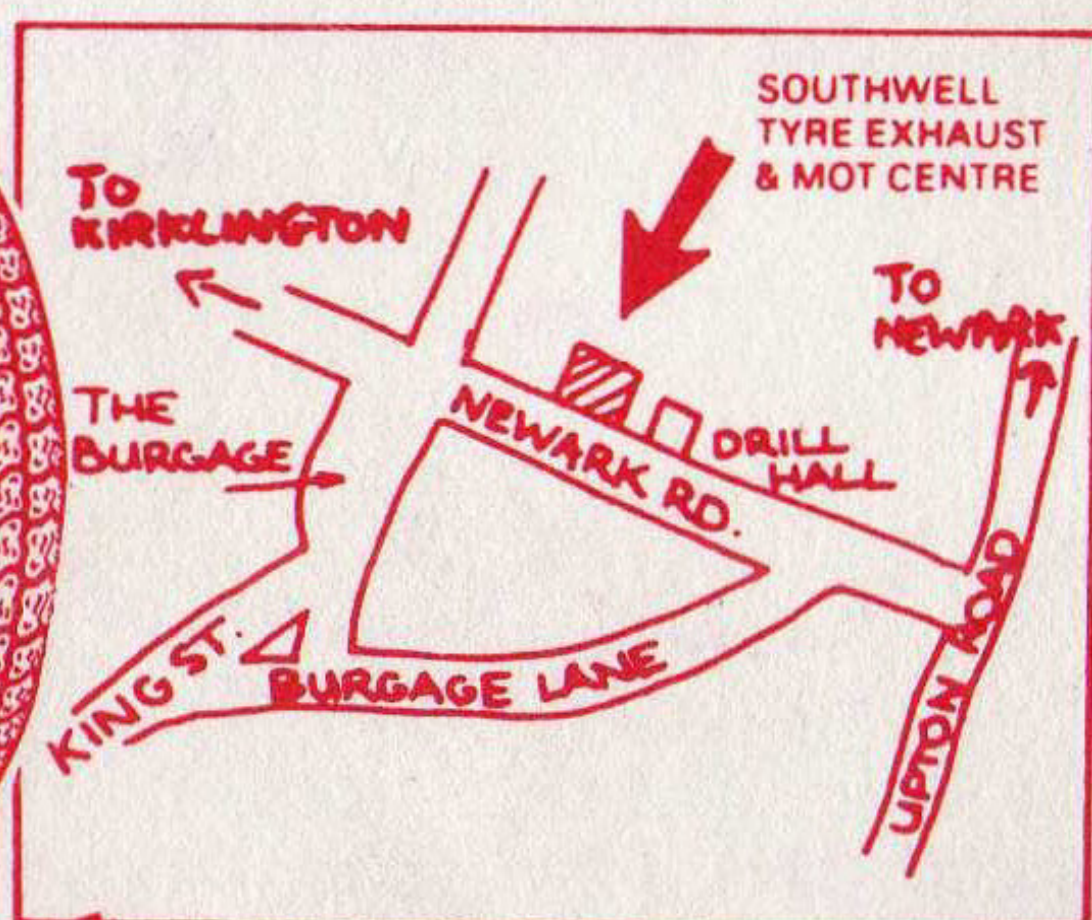

M.B. Programmes Sponsored by

Southwell Tyre Exhaust & M.O.T. Centre

NEWARK ROAD
SOUTHWELL

MON-FRI 8.00-6pm
SATURDAY 8.30-4pm

TEL: 0636-812175 / 814359

DISCOUNT
TYRES

CUT PRICE
EXHAUSTS

CAR SERVICING

Collection service from Burton Joyce

MOT'S WHILE YOU WAIT

We take more care of your car

THE Burton Joyce PLAYERS

present

Miss Letitia

by
Constance Cox

18th, 19th and 20th April 1985
Burton Joyce Village Hall
at 7.45pm

ADMISSION BY PROGRAMME
Adults £1.00 Children 75p
Senior Citizens 75p (Thursday only)

Seat No .....

Thursday/Friday/Saturday
18th 19th 20th